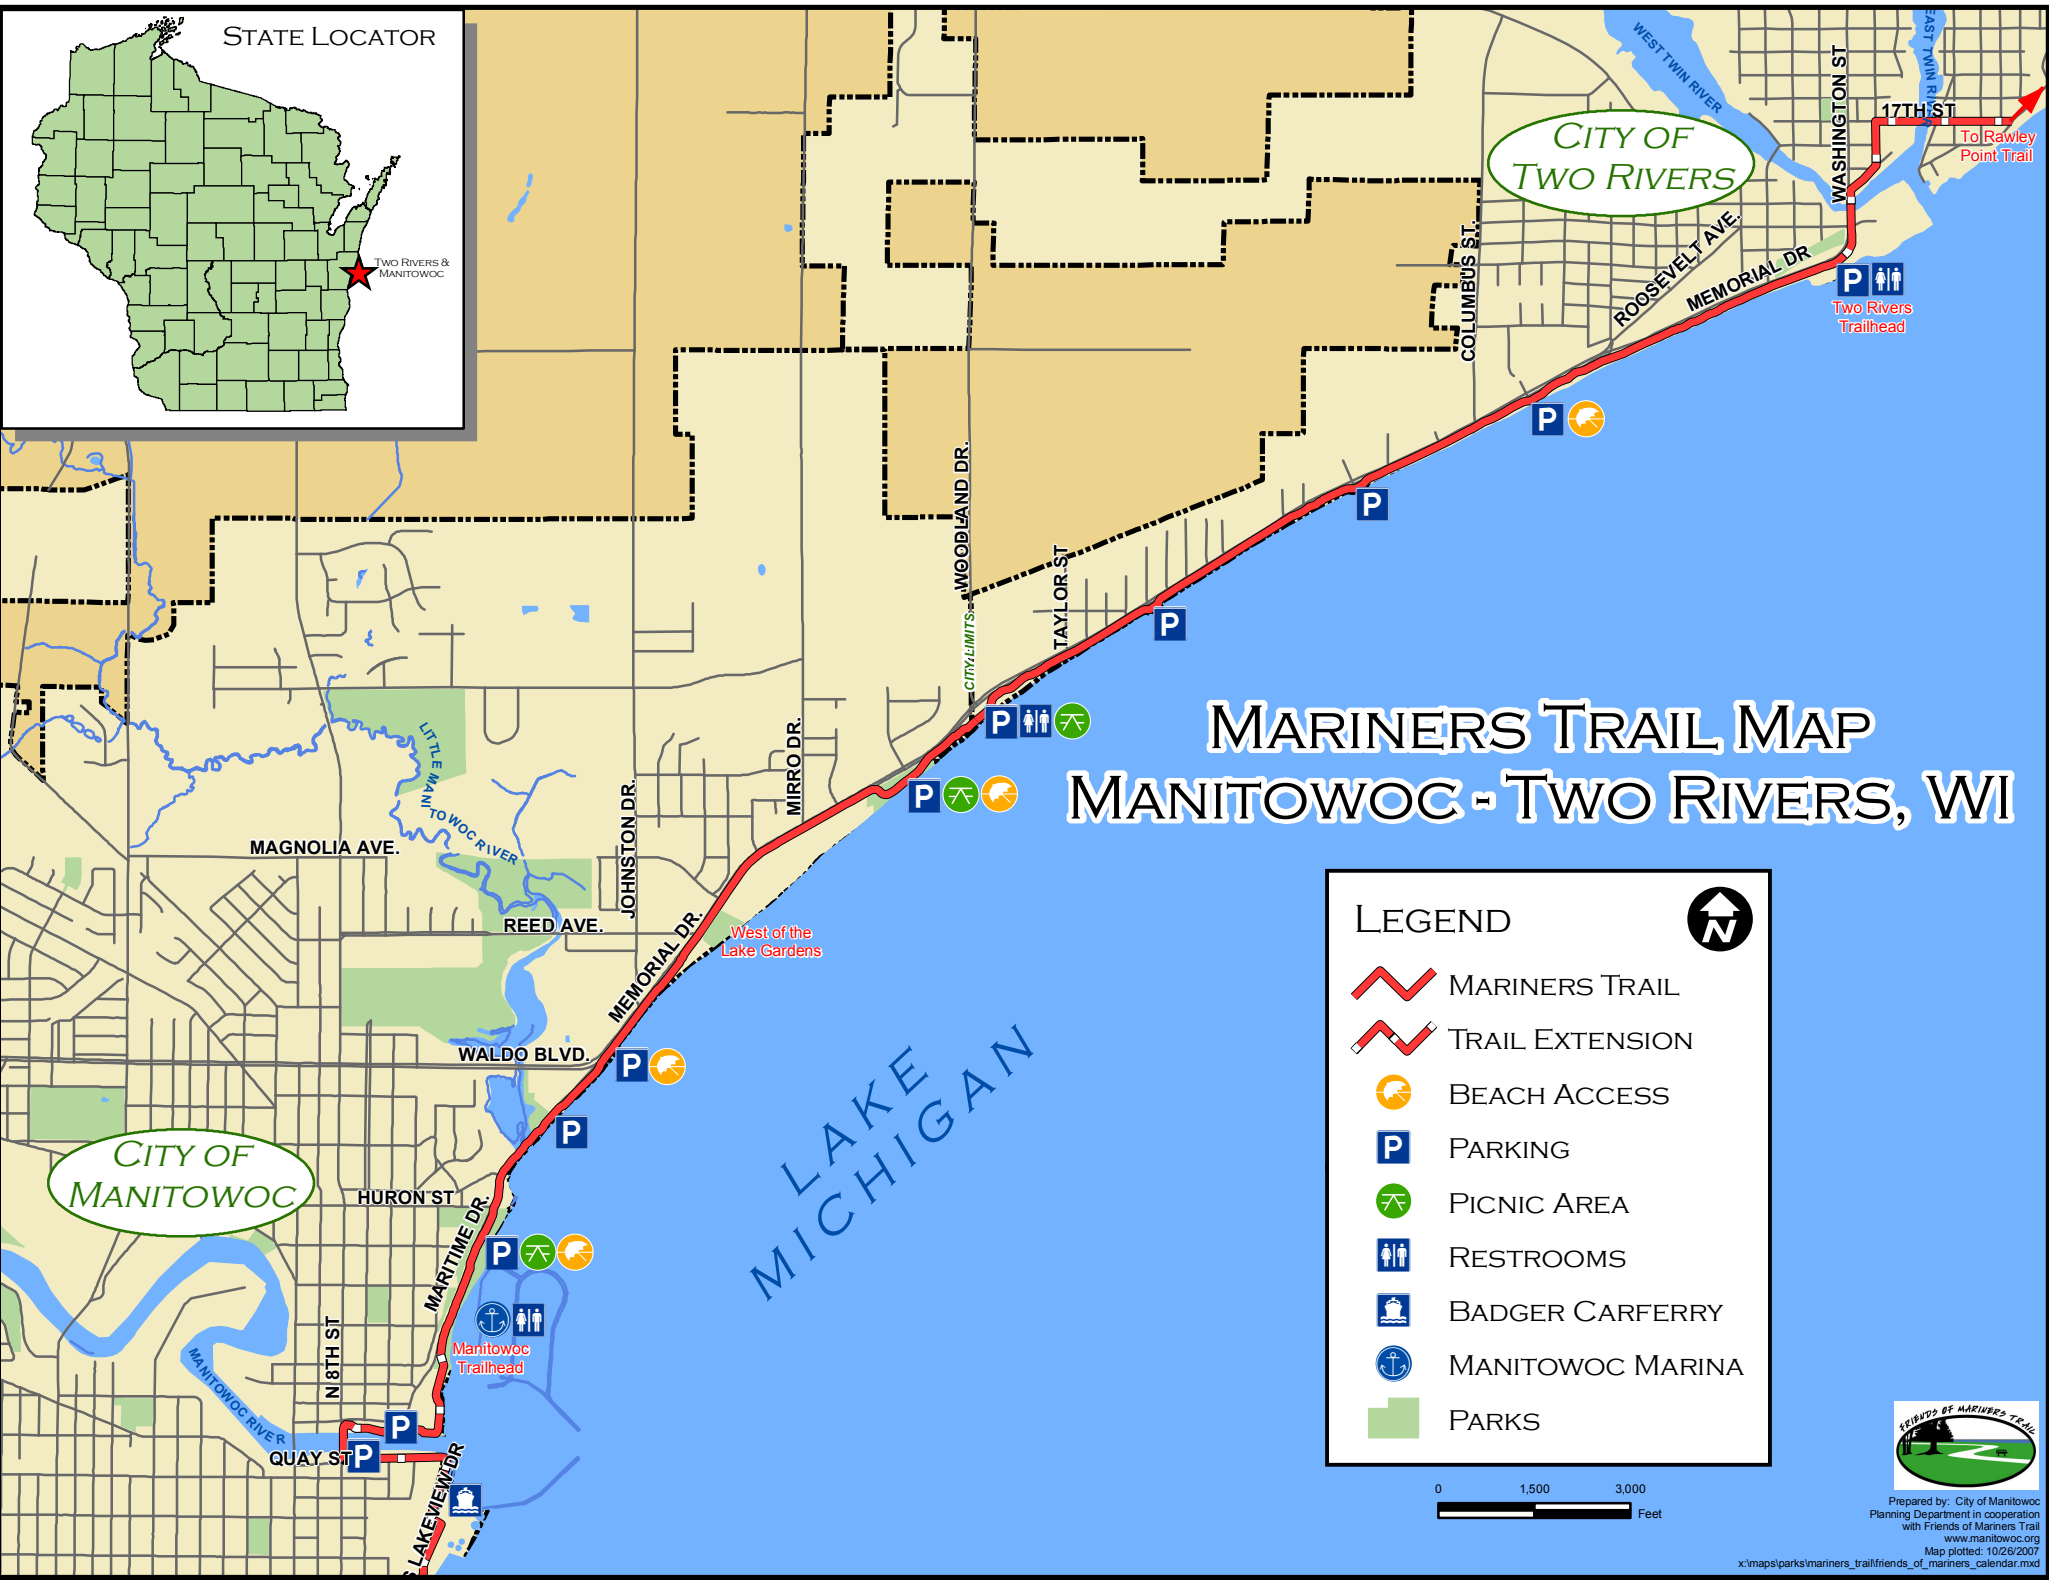

LAKE MICHIGAN

West of the Lake Gardens

To Rawley Point Trail

Two Rivers Trailhead

Manitowoc Trailhead